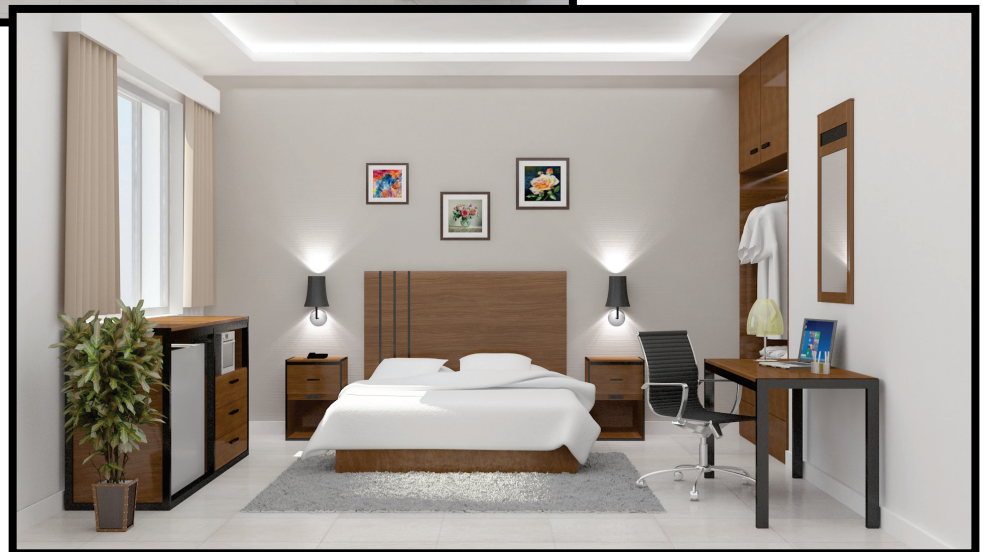

# Motif

SLICK  
Collection

The Motif Collection “STANDS UP TO YOUR HOTEL GUESTS”! We combine the strength of metal frames and advantages of high pressure laminates to create the most durable hotel furniture available.

# Motif BLACK Collection

**Motif Headboard 48"H**  
78/60/56"Wx2"Dx48"H  
AHB 0600XXBC 48HX

**Motif Headboard 36"H**  
78/60/56"Wx2"Dx36"H  
AHB 0600XXBC 36HX

**Motif Mirror**  
28"Wx2"Dx45"H  
AHB 0600XXBC MR