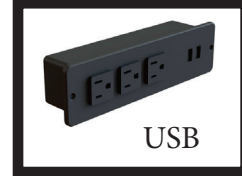

Motif BLACK Collection

Nightstand with Drawer
18"Wx16"Dx26"H
AHB 6200XX A18NSD26