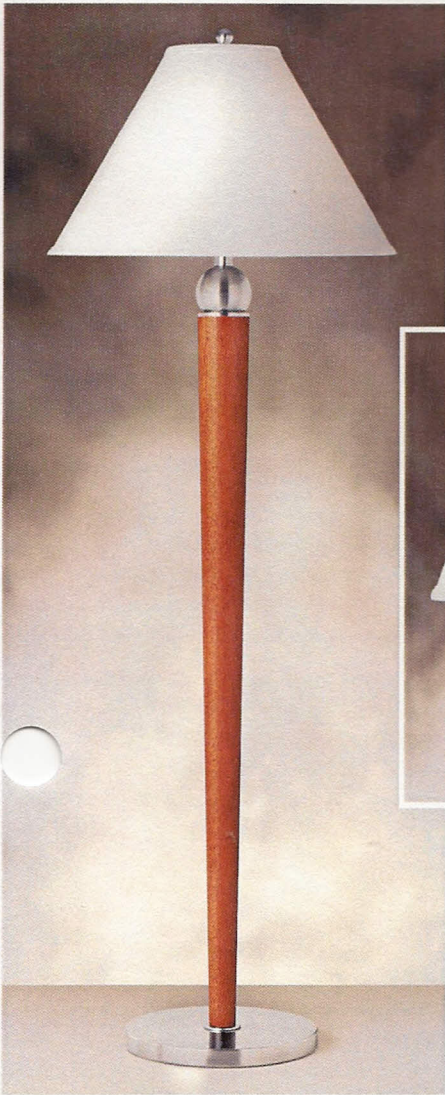

Golden Garden

PT1405TWH 57"
Brushed Steel/Light Cherry
Includes on/off push through
socket switch.