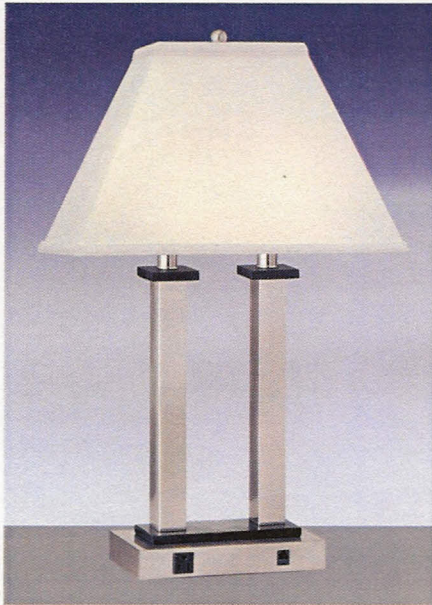

# Amber Wave Lagoon Harmonic Taupe

**DP561RWH** 27"  
Brushed Steel w/Black  
Includes on/off rocker base switch,  
twin sockets, electrical outlet  
and 1 high speed compatible phone jack.

Also available: W2E561RWH  
Same as above, except two  
electrical outlets and no phone jack.

**Now available:**  
**GRT561DSWH** 30" **New!**  
Brushed Steel w/ Matte Black  
Includes Twin-light with two on/off  
rocker base switches with electrical outlet

**8562SWH-WC** 4 1/2" x 22"  
Brushed Steel w/Black  
Includes two on/off rocker switches on backplate.

**561SWH** 28"  
Brushed Steel w/Black  
Includes on/off rocker base switch.

Also available: L2561SWH  
Includes twin sockets and two on/off  
rocker base switches.

Now available: W561SWH  
Includes on/off rocker base switch  
with electrical outlet

Now available: WL2561SWH  
Includes Twin-light with two on/off  
rocker base switches with electrical outlet

**8561SWH-WC** 4 1/2" x 6"  
Brushed Steel w/Black  
Includes on/off rocker  
switch on backplate.