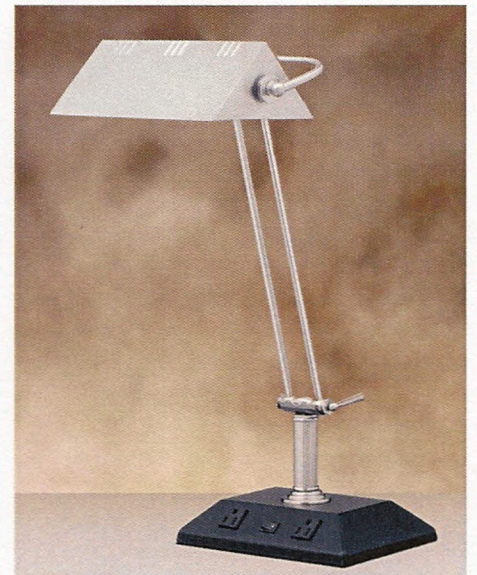

W2S750BST Brushed Steel/Black
10"-21" Adjustable

Also available: S750BST
Same as above with one electrical
outlet and one data port