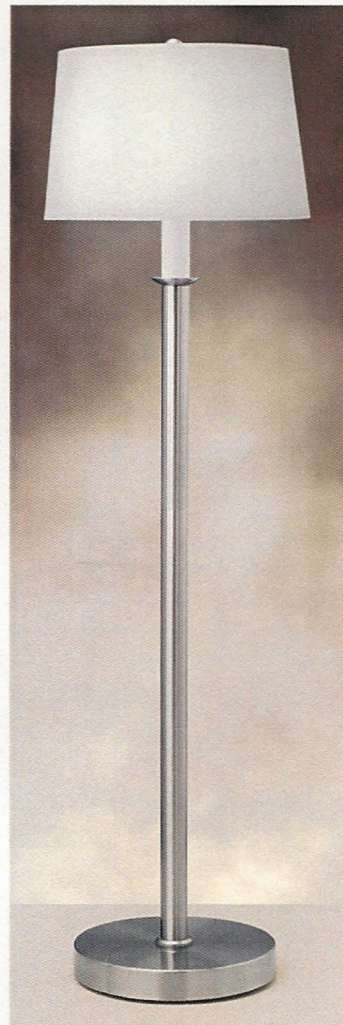

**1705DWH
Brushed Steel 58"**
Includes on/off push through
socket switch.