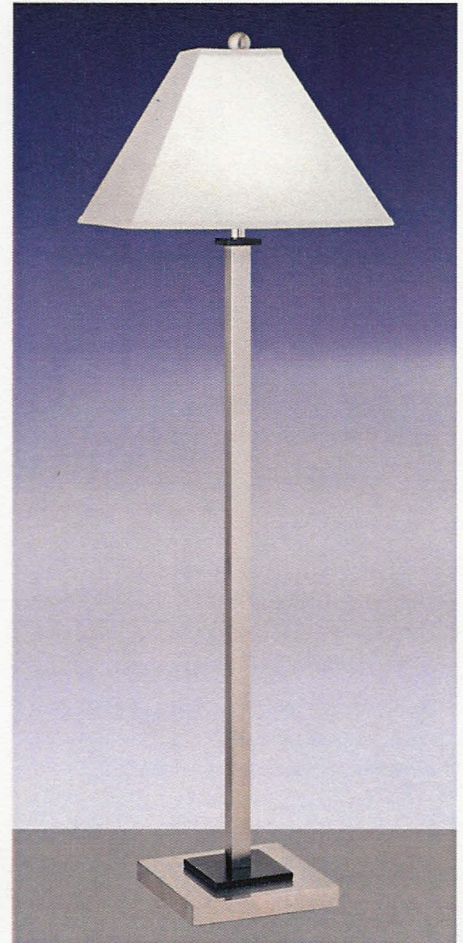

# Amber Wave Lagoon Harmonic Taupe

**DP561RWH** 27"  
Brushed Steel w/Black  
Includes on/off rocker base switch,  
twin sockets, electrical outlet  
and 1 high speed compatible phone jack.

Also available: W2E561RWH  
Same as above, except two  
electrical outlets and no phone jack.

**Now available:**  
**GRT561DSWH** 30" **New!**  
Brushed Steel w/ Matte Black  
Includes Twin-light with two on/off  
rocker base switches with electrical outlet

**8562SWH-WC** 4 1/2" x 22"  
Brushed Steel w/Black  
Includes two on/off rocker switches on backplate.

**561SWH** 28"  
Brushed Steel w/Black  
Includes on/off rocker base switch.

Also available: L2561SWH  
Includes twin sockets and two on/off  
rocker base switches.

Now available: W561SWH  
Includes on/off rocker base switch  
with electrical outlet

Now available: WL2561SWH  
Includes Twin-light with two on/off  
rocker base switches with electrical outlet

**8561SWH-WC** 4 1/2" x 6"  
Brushed Steel w/Black  
Includes on/off rocker  
switch on backplate.