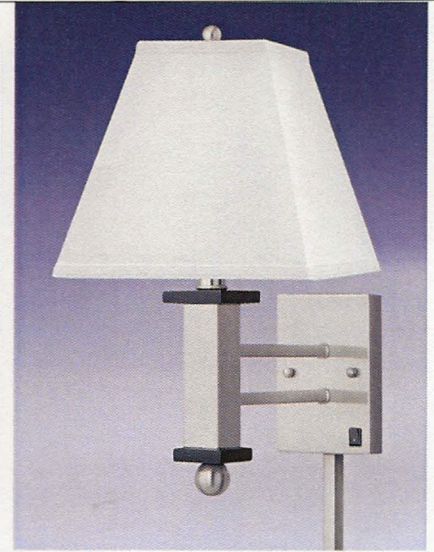

# Amber Wave Lagoon Harmonic Taupe

**DP561RWH** 27"  
Brushed Steel w/Black  
Includes on/off rocker base switch,  
twin sockets, electrical outlet  
and 1 high speed compatible phone jack.

Also available: W2E561RWH  
Same as above, except two  
electrical outlets and no phone jack.

**Now available:**  
**GRT561DSWH** 30" **New!**  
Brushed Steel w/ Matte Black  
Includes Twin-light with two on/off  
rocker base switches with electrical outlet

**8562SWH-WC** 4 1/2" x 22"  
Brushed Steel w/Black  
Includes two on/off rocker switches on backplate.

**561SWH** 28"  
Brushed Steel w/Black  
Includes on/off rocker base switch.

Also available: L2561SWH  
Includes twin sockets and two on/off  
rocker base switches.

Now available: W561SWH  
Includes on/off rocker base switch  
with electrical outlet

Now available: WL2561SWH  
Includes Twin-light with two on/off  
rocker base switches with electrical outlet

**8561SWH-WC** 4 1/2" x 6"  
Brushed Steel w/Black  
Includes on/off rocker  
switch on backplate.