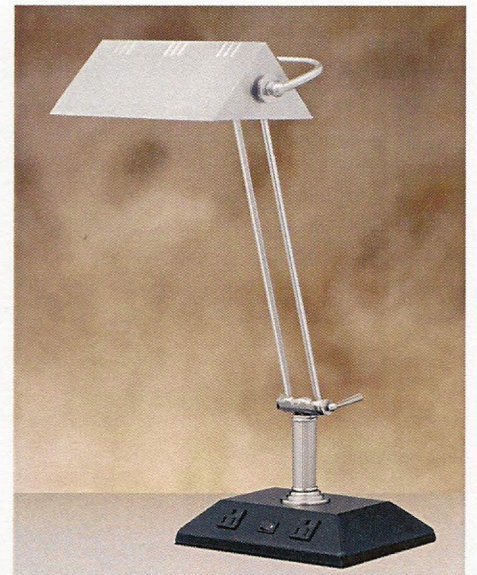

8151WH-WC
 Brushed Steel 4" x 6"
 Includes on/off push-button switch on backplate.

1050TWH Brushed Steel 58"
 Includes on/off push through socket switch.

B160SWH Brushed Steel 30"
 Includes on/off push-button base switch.

Also available: **L2160SWH**
 Includes twin sockets and 3-way push-button base switch.
 (L, R, Both, None).

747RWH Brushed Steel 27"
 Includes 3-way push-button base switch, (L, R, Both, None), twin sockets, electrical outlet and high speed compatible phone jack.

8242WH-WC 4" x 22"
Brushed Steel with Light Cherry
 Includes 3-way push-button switch on backplate (L, R, Both, None)

includes 24" wire cover

8241WH-WC 4" x 6"
Brushed Steel with Light Cherry
 Includes on/off push button switch on backplate

B405WH 28"
Brushed Steel/Light Cherry
 Includes on/off push-button base switch

Also available: L2405WH
 Same as above with twin-light and two on/off base switches

W2S750BST Brushed Steel/Black 10"-21" Adjustable
 Also available: S750BST
 Same as above with one electrical outlet and one data port