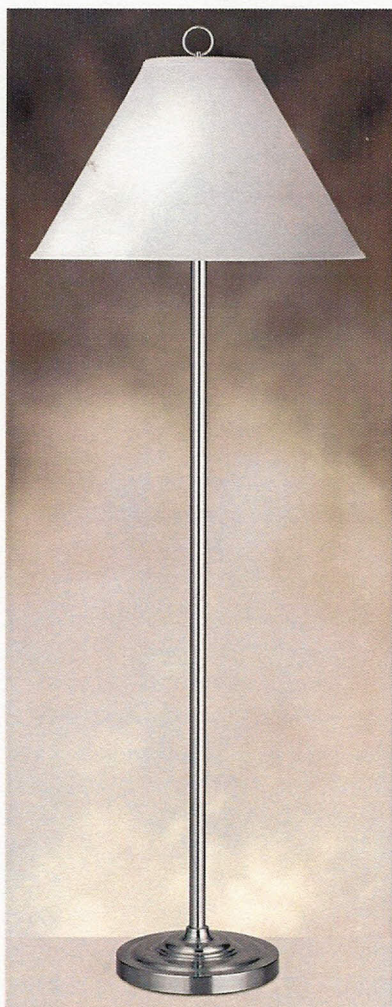

METROPOLITAN RUSTIC RETREAT
PORT HARBOR SANDALWOOD
ORCHARD GARDEN TOWN & COUNTRY

8152WH-WC Brushed Steel 4 1/2" x 22"
 Includes 3-way push-button switch on backplate.
 (L, R, Both, None).

includes 24" wire cover

8151WH-WC
 Brushed Steel 4" x 6"
 Includes on/off push-button switch on backplate.

1050TWH Brushed Steel 58"
 Includes on/off push through socket switch.

B160SWH Brushed Steel 30"
 Includes on/off push-button base switch.

Also available: **L2160SWH**
 Includes twin sockets and 3-way push-button base switch.
 (L, R, Both, None).

747RWH Brushed Steel 27"
 Includes 3-way push-button base switch, (L, R, Both, None), twin sockets, electrical outlet and high speed compatible phone jack.

8242WH-WC 4" x 22"
Brushed Steel with Light Cherry
 Includes 3-way push-button switch on backplate (L, R, Both, None)

includes 24" wire cover

8241WH-WC 4" x 6"
Brushed Steel with Light Cherry
 Includes on/off push button switch on backplate