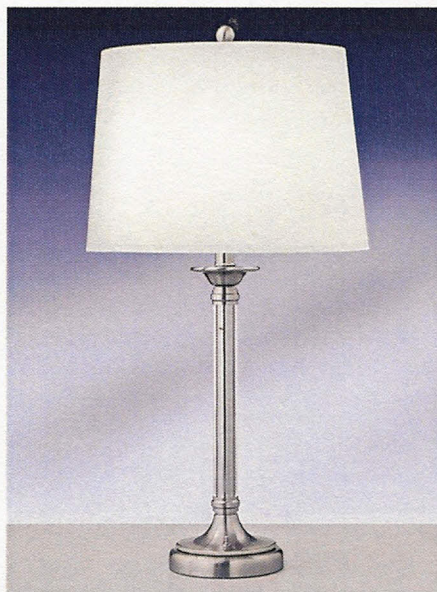

B570DWH 29"
Brushed Steel
Includes on/off push-button base switch.

Also available: **L2570DWH**
Includes twin sockets and 3-way push-button base switch. (L, R, Both, None).