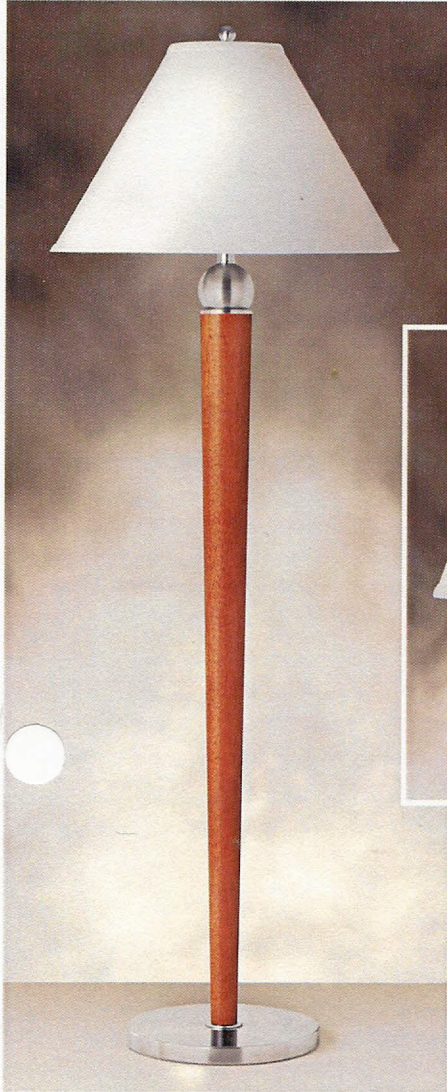

8151WH-WC
 Brushed Steel 4" x 6"
 Includes on/off push-button switch on backplate.

1050TWH Brushed Steel 58"
 Includes on/off push through socket switch.

B160SWH Brushed Steel 30"
 Includes on/off push-button base switch.

Also available: **L2160SWH**
 Includes twin sockets and 3-way push-button base switch.
 (L, R, Both, None).

747RWH Brushed Steel 27"
 Includes 3-way push-button base switch, (L, R, Both, None), twin sockets, electrical outlet and high speed compatible phone jack.

Also available: **W747RWH**
 Same as above, except no phone jack.

METROPOLITAN RUSTIC RETREAT
PORT HARBOR SANDALWOOD
ORCHARD GARDEN TOWN & COUNTRY

PT1405TWH 57"
Brushed Steel/Light Cherry
 Includes on/off push through socket switch.

8242WH-WC 4" x 22"
Brushed Steel with Light Cherry
 Includes 3-way push-button switch on backplate (L, R, Both, None)

includes 24" wire cover

8241WH-WC 4" x 6"
Brushed Steel with Light Cherry
 Includes on/off push button switch on backplate