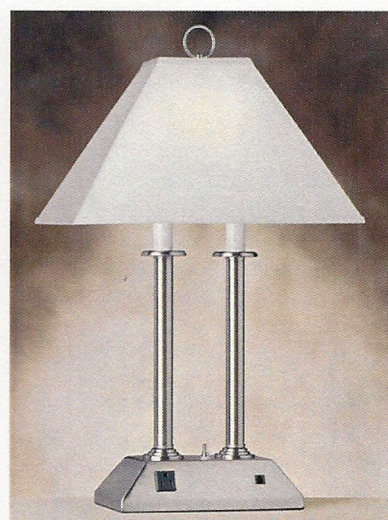

METROPOLITAN RUSTIC RETREAT
PORT HARBOR SANDALWOOD
ORCHARD GARDEN TOWN & COUNTRY

8152WH-WC Brushed Steel 4 1/2" x 22"
 Includes 3-way push-button switch on backplate.
 (L, R, Both, None).

includes 24" wire cover

8151WH-WC
 Brushed Steel 4" x 6"
 Includes on/off push-button switch on backplate.

1050TWH Brushed Steel 58"
 Includes on/off push through socket switch.

B160SWH Brushed Steel 30"
 Includes on/off push-button base switch.

Also available: **L2160SWH**
 Includes twin sockets and 3-way push-button base switch.
 (L, R, Both, None).

747RWH Brushed Steel 27"
 Includes 3-way push-button base switch, (L, R, Both, None), twin sockets, electrical outlet and high speed compatible phone jack.

8242WH-WC 4" x 22"
Brushed Steel with Light Cherry
 Includes 3-way push-button switch on backplate (L, R, Both, None)

includes 24" wire cover

8241WH-WC 4" x 6"
Brushed Steel with Light Cherry
 Includes on/off push button switch on backplate