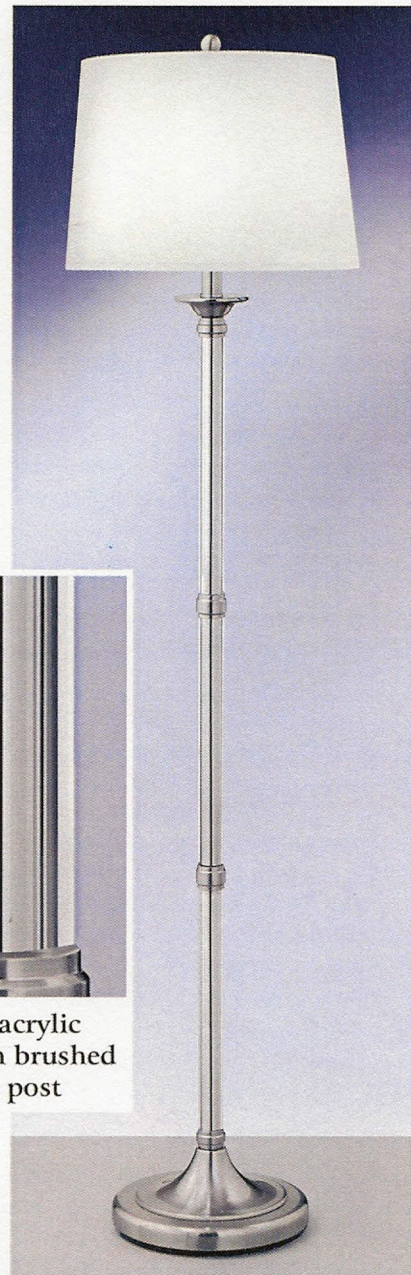

8242WH-WC 4" x 22"
Brushed Steel with Light Cherry
 Includes 3-way push-button switch on backplate (L, R, Both, None)

includes 24" wire cover

8241WH-WC 4" x 6"
Brushed Steel with Light Cherry
 Includes on/off push button switch on backplate

B405WH 28"
Brushed Steel/Light Cherry
 Includes on/off push-button base switch

Also available: L2405WH
 Same as above with twin-light and two on/off base switches

W2S750BST Brushed Steel/Black 10"-21" Adjustable
 Also available: S750BST
 Same as above with one electrical outlet and one data port

METROPOLITAN RUSTIC RETREAT
PORT HARBOR SANDALWOOD
ORCHARD GARDEN TOWN & COUNTRY

includes 24" wire cover

8571DWH-WC
 4" x 6"
 Brushed Steel
 Includes on/off push-button switch on backplate.

8572DWH-WC 4 1/2" x 22 1/2"
 Brushed Steel
 Includes 3-way push-button switch on backplate. (L, R, Both, None).

Clear acrylic casing on brushed steel post

PT1570DWH 57"
 Brushed Steel
 Includes on/off push through socket switch.

B570DWH 29"
 Brushed Steel
 Includes on/off push-button base switch.

Also available: **L2570DWH**
 Includes twin sockets and 3-way push-button base switch. (L, R, Both, None).