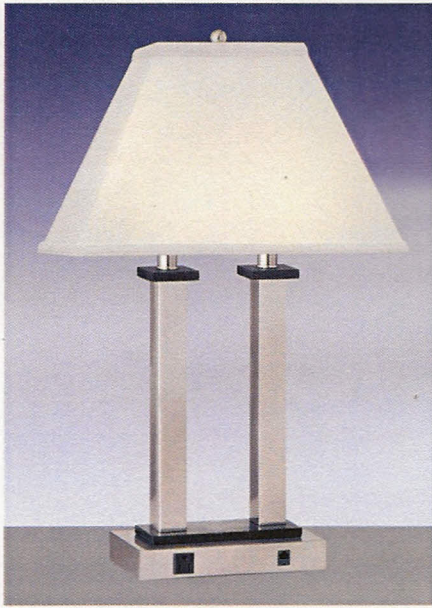

# MONACO

**DP561RWH** 27"  
 Brushed Steel w/Black  
 Includes on/off rocker base switch,  
 twin sockets, electrical outlet  
 and high speed compatible phone jack.

Also available: W2E561RWH  
 Same as above, except two  
 electrical outlets and no phone jack.