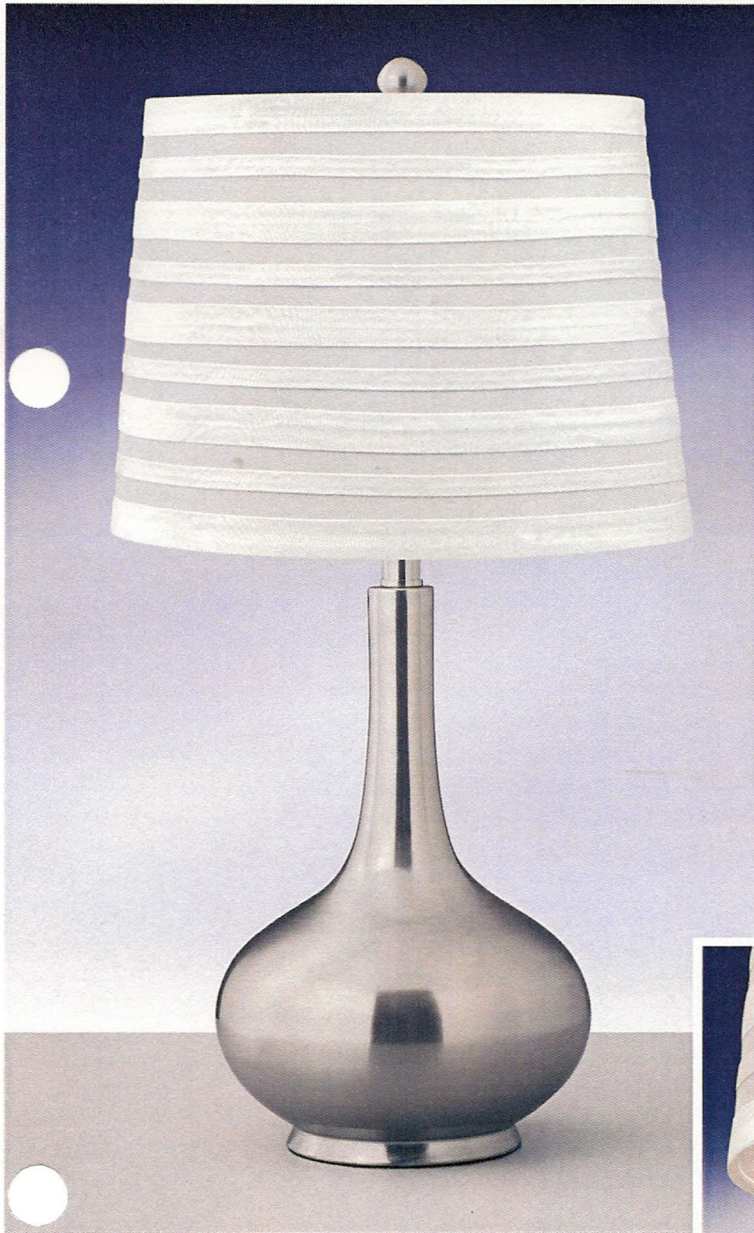

FUSION

10708DWG Brushed Steel 28"
Shade: Pale Grey and White Drum Hardback
(12" x 14" x 10.5")