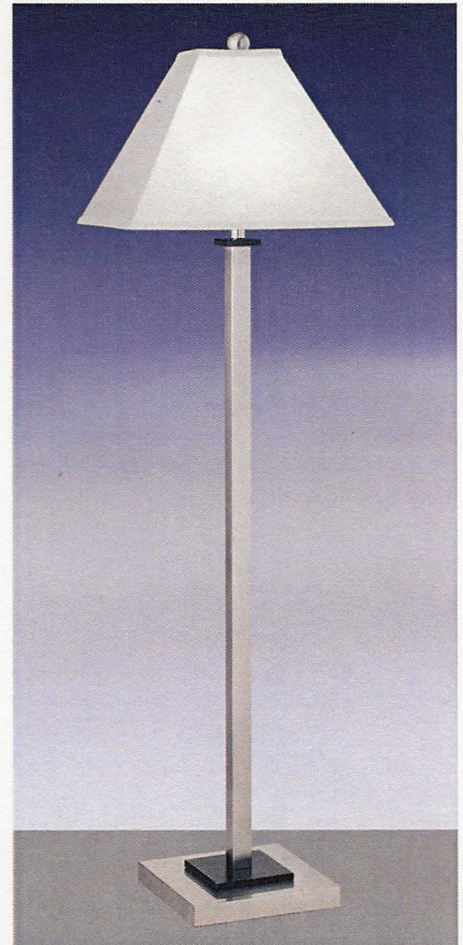

Now available: **GRT561DSWH** 30" **New!**  
 Brushed Steel w/ Matte Black  
 Includes Twin-light with two on/off  
 rocker base switches with electrical outlet

**8562SWH-WC** 4 1/2" x 22"  
 Brushed Steel w/Black  
 Includes two on/off rocker switches on backplate.

**8561SWH-WC** 4 1/2" x 6"  
 Brushed Steel w/Black  
 Includes on/off rocker  
 switch on backplate.

**561SWH** 28"  
 Brushed Steel w/Black  
 Includes on/off rocker base switch.

Also available: L2561SWH  
 Includes twin sockets and two on/off  
 rocker base switches.

Now available: W561SWH  
 Includes on/off rocker base switch  
 with electrical outlet

Now available: WL2561SWH  
 Includes Twin-light with two on/off  
 rocker base switches with electrical outlet

**1561SWH** 59"  
 Brushed Steel w/Black  
 Includes on/off push through  
 socket switch.