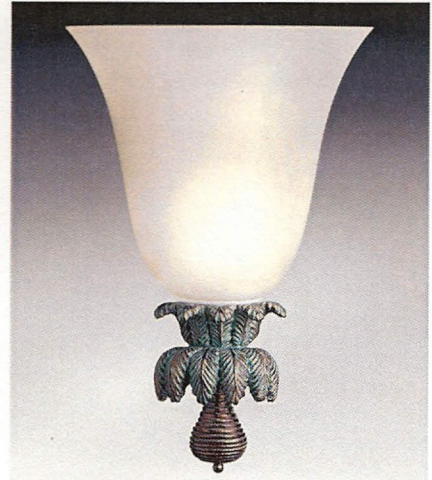

HS179UFE1
Antique Bronze with Verde
10"W x 15"H x 4" Ext

Corridor Sconces

All styles come standard with a frosted glass shade and 1-PL13
4 pin socket with an electronic ballast.

Also available UFM2 (instead of UFE1), 2- PL13 2 pin sockets with
magnetic ballast. Bulbs not included. All styles are ADA compliant.