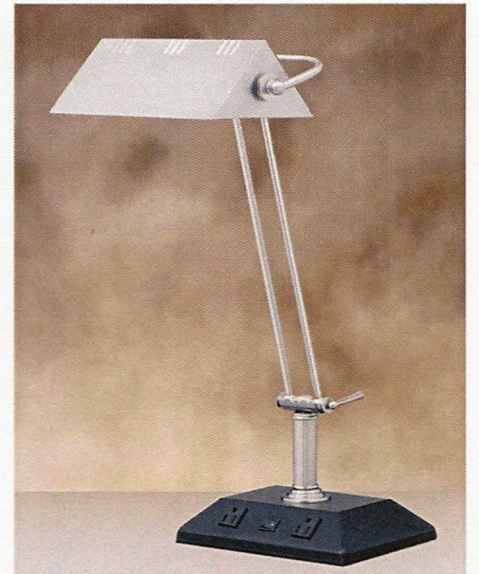

W2S750BST Brushed Steel/Black
10"-21" Adjustable

Also available: S750BST
Same as above with one electrical
outlet and one data port