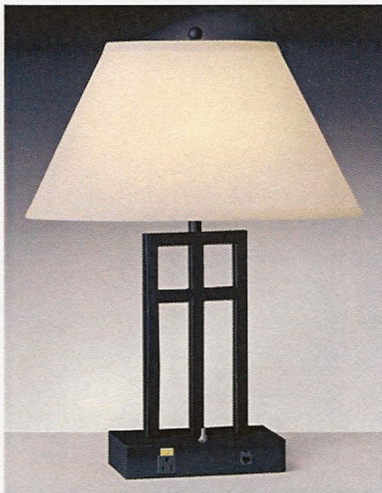

TACTILE TEXTURED BLACK DURABLE POWDER COATED FINISH

DP433ELH 28"
Black (powder coated)
w/Oval Linen Shade
Includes 3-way push-button base switch, (L, R, Both, None), twin sockets, electrical outlet and high speed compatible phone jack.

Also available: WDP433ELH
Same as above except, no phone jack.