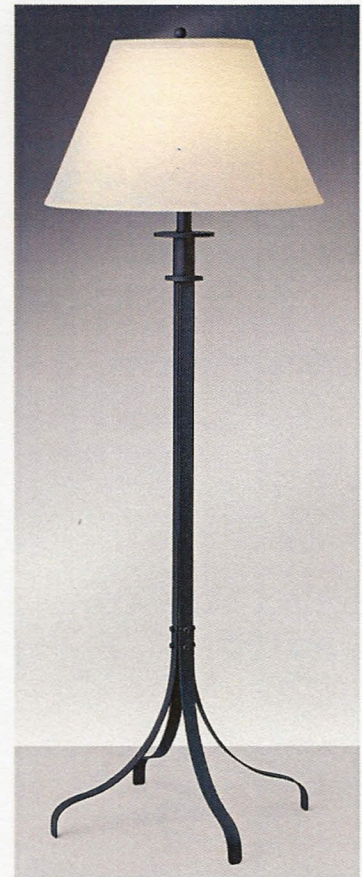

1431LH 56"
Black (powder coated)
Includes on/off push through socket switch.