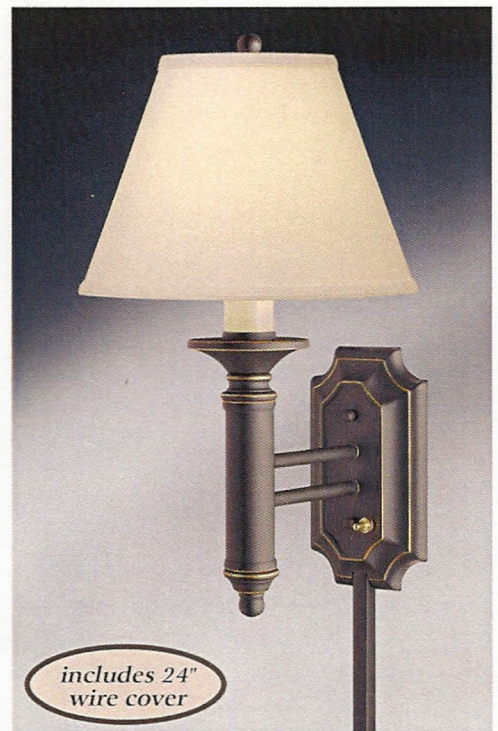

# FIREWORKS

**W2Z195LH** 28"  
**Madison Bronze**  
Includes Twin-light with two rocker  
base switches and two electrical outlets

**WBZ199LH**  
**Madison Bronze**  
28"  
Includes on/off rocker  
base switch with  
electrical outlet

**MLZ192LH** 32"  
**Madison Bronze**  
Includes two rocker base switches,  
and two electrical outlets.

**PTZ1199LH** 60"  
**Madison Bronze**  
Includes on/off push through  
socket switch.

# FIREWORKS

**DPZ199RLH** 26"  
Madison Bronze  
Includes two rocker base switches, twin sockets, electrical outlet and high speed compatible phone jack.

**Z8192LH-WC** Madison Bronze 4 1/2" x 24"  
Includes two on/off push button base switches on backplate

**W2Z199RLH**  
Madison Bronze  
26"  
Includes two rocker base switches, twin sockets and two electrical outlets.

**Z8191LH-WC** 4 1/2" x 8"  
Madison Bronze  
Includes on/off push-button base switch on backplate