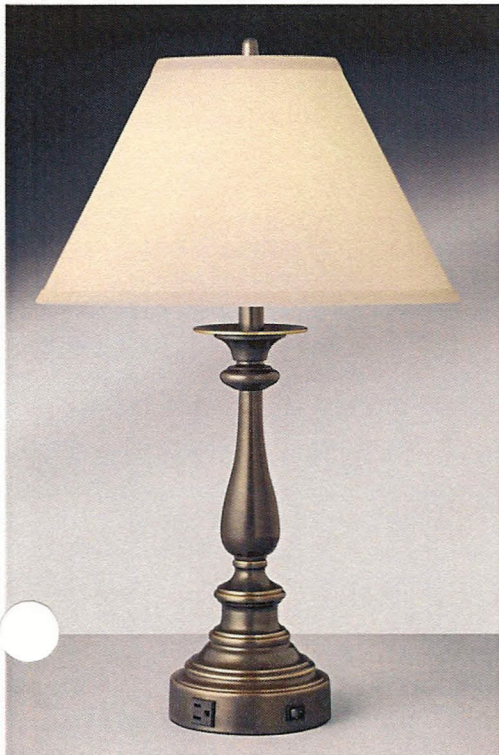

# FIREWORKS

**W2Z195LH** 28"  
**Madison Bronze**  
Includes Twin-light with two rocker  
base switches and two electrical outlets

**WBZ199LH**  
**Madison Bronze**  
28"  
Includes on/off rocker  
base switch with  
electrical outlet

**MLZ192LH** 32"  
**Madison Bronze**  
Includes two rocker base switches,  
and two electrical outlets.

**PTZ1199LH** 60"  
**Madison Bronze**  
Includes on/off push through  
socket switch.

# FIREWORKS

**DPZ199RLH** 26"  
Madison Bronze  
Includes two rocker base switches, twin sockets, electrical outlet and high speed compatible phone jack.

**Z8192LH-WC** Madison Bronze 4 1/2" x 24"  
Includes two on/off push button base switches on backplate

**W2Z199RLH**  
Madison Bronze  
26"  
Includes two rocker base switches, twin sockets and two electrical outlets.

**Z8191LH-WC** 4 1/2" x 8"  
Madison Bronze  
Includes on/off push-button base switch on backplate