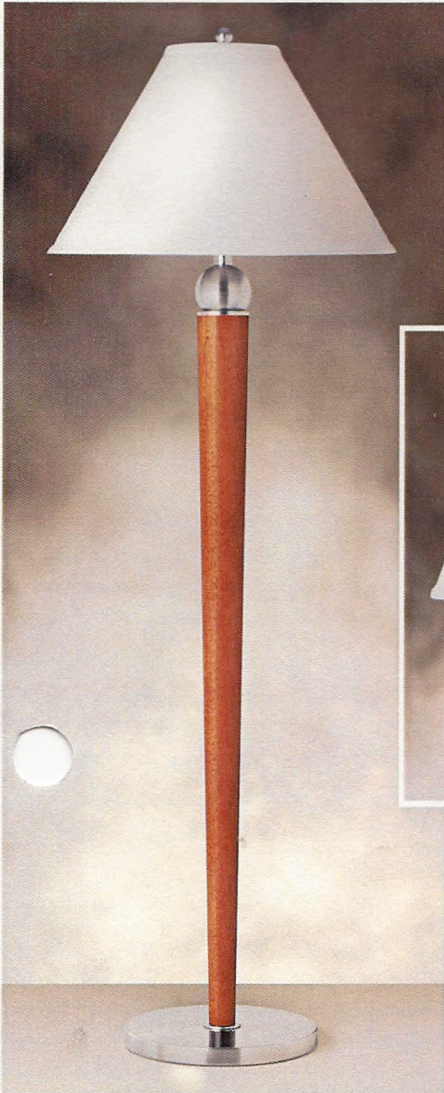

Now available: W561SWH  
 Includes on/off rocker base switch  
 with electrical outlet

Now available: WL2561SWH  
 Includes Twin-light with two on/off  
 rocker base switches with electrical outlet

**1561SWH** 59"  
 Brushed Steel w/Black  
 Includes on/off push through  
 socket switch.

# PLUM CROSSINGS

**PT1405TWH** 57"  
Brushed Steel/Light Cherry  
Includes on/off push through  
socket switch.

**8242WH-WC** 4" x 22"  
Brushed Steel with Light Cherry  
Includes 3-way push-button switch on backplate  
(L, R, Both, None)