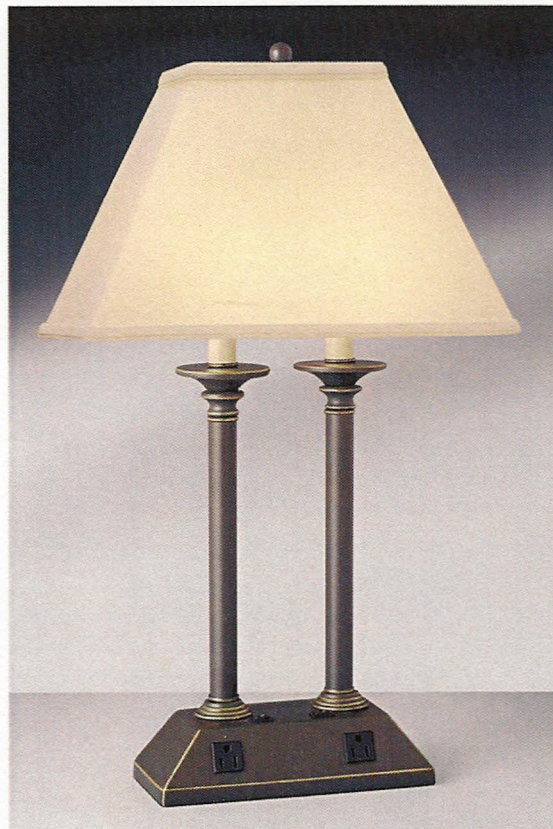

# FIREWORKS

**W2Z195LH** 28"  
**Madison Bronze**  
Includes Twin-light with two rocker  
base switches and two electrical outlets

**WBZ199LH**  
**Madison Bronze**  
28"  
Includes on/off rocker  
base switch with  
electrical outlet

**MLZ192LH** 32"  
**Madison Bronze**  
Includes two rocker base switches,  
and two electrical outlets.

**PTZ1199LH** 60"  
**Madison Bronze**  
Includes on/off push through  
socket switch.

# FIREWORKS

**DPZ199RLH** 26"  
Madison Bronze  
Includes two rocker base switches, twin sockets, electrical outlet and high speed compatible phone jack.

**Z8192LH-WC** Madison Bronze 4 1/2" x 24"  
Includes two on/off push button base switches on backplate

**W2Z199RLH**  
Madison Bronze  
26"  
Includes two rocker base switches, twin sockets and two electrical outlets.

**Z8191LH-WC** 4 1/2" x 8"  
Madison Bronze  
Includes on/off push-button base switch on backplate