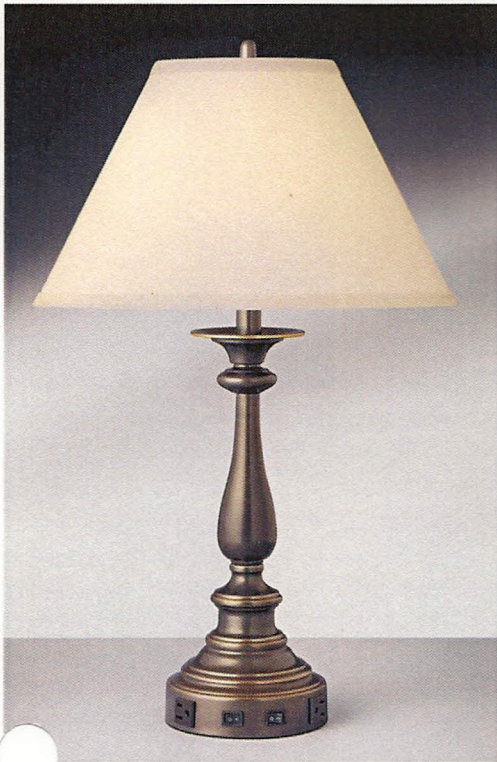

# FIREWORKS

**W2Z195LH** 28"  
**Madison Bronze**  
Includes Twin-light with two rocker  
base switches and two electrical outlets

**WBZ199LH**  
**Madison Bronze**  
28"  
Includes on/off rocker  
base switch with  
electrical outlet

**MLZ192LH** 32"  
**Madison Bronze**  
Includes two rocker base switches,  
and two electrical outlets.

**PTZ1199LH** 60"  
**Madison Bronze**  
Includes on/off push through  
socket switch.

# FIREWORKS

**DPZ199RLH** 26"  
Madison Bronze  
Includes two rocker base switches, twin sockets, electrical outlet and high speed compatible phone jack.

**Z8192LH-WC** Madison Bronze 4 1/2" x 24"  
Includes two on/off push button base switches on backplate

**W2Z199RLH**  
Madison Bronze  
26"  
Includes two rocker base switches, twin sockets and two electrical outlets.

**Z8191LH-WC** 4 1/2" x 8"  
Madison Bronze  
Includes on/off push-button base switch on backplate