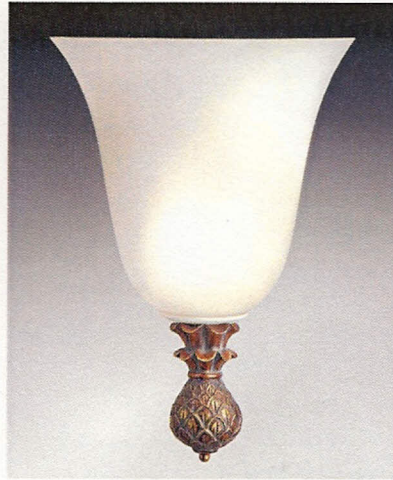

**W2Z199RLH**  
Madison Bronze  
26"  
Includes two rocker base switches, twin sockets and two electrical outlets.

**Z8191LH-WC** 4 1/2" x 8"  
Madison Bronze  
Includes on/off push-button base switch on backplate

FUSION

10708DWG Brushed Steel 28"  
Shade: Pale Grey and White Drum Hardback  
(12" x 14" x 10.5")

10708DWH Brushed Steel 28"  
Shade: White Drum Hardback (12" x 14" x 10")

10708DWG shade lining

FUSION

HS150UFE1 Brushed Steel  
10"W x 15"H x 4" Ext