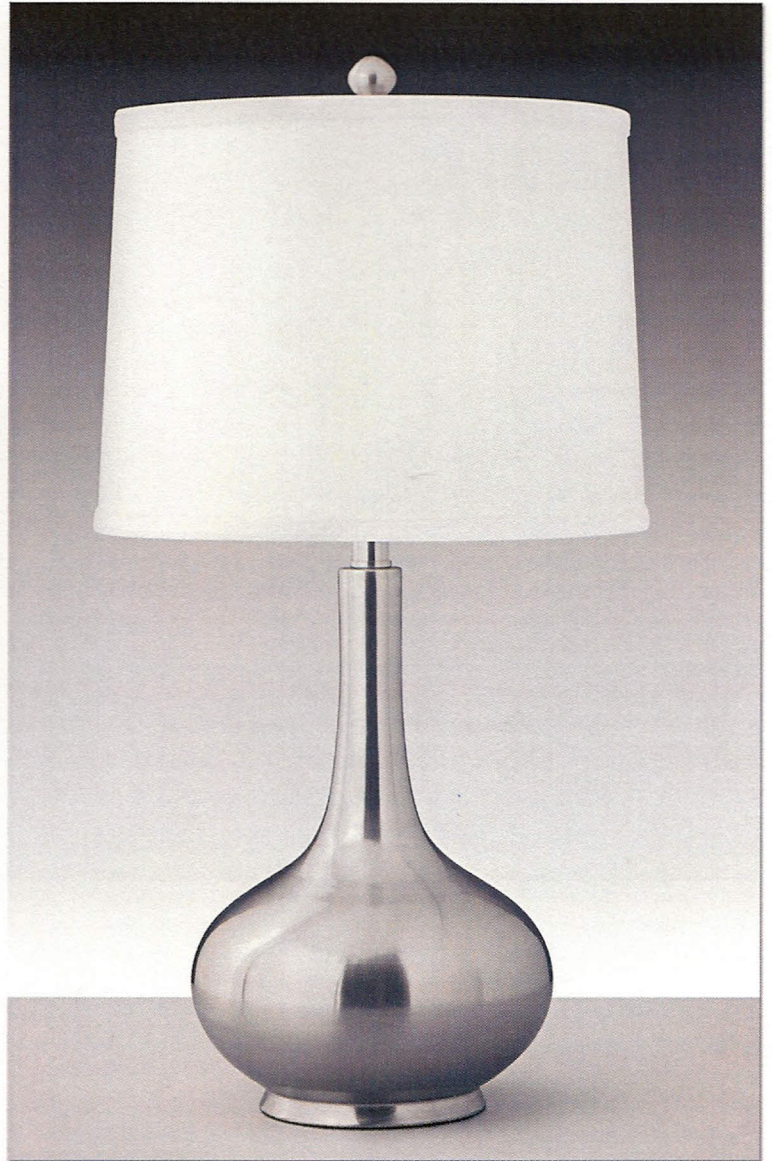

10708DWH Brushed Steel 28"
Shade: White Drum Hardback (12" x 14" x 10")