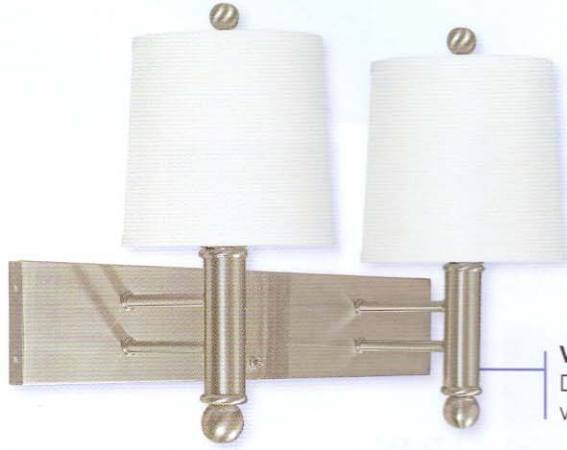

WLD2702
Double Wall Lamp
with Two Outlets