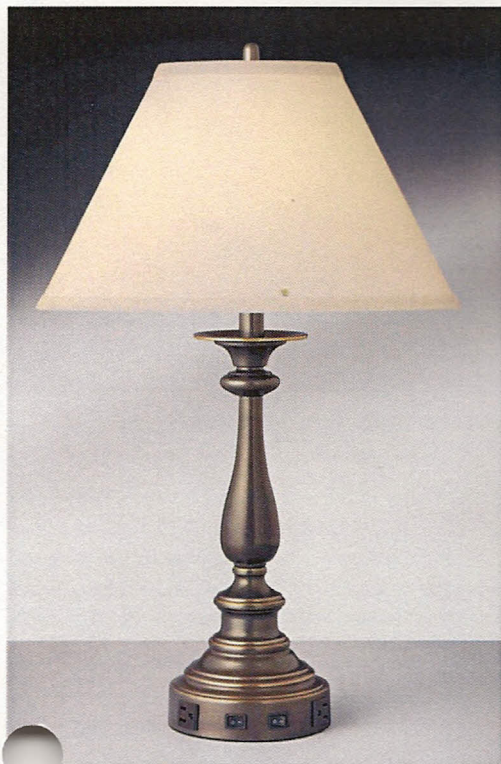

BAYMONT® Madison Bronze
INN & SUITES

W2Z195LH 28"
Madison Bronze
Includes Twin-light with two rocker
base switches and two electrical outlets