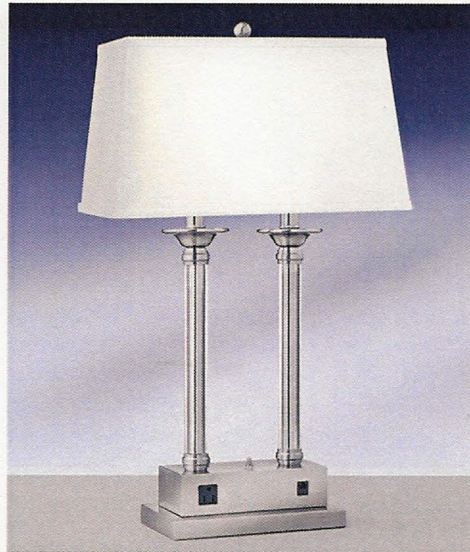

BAYMONT[®] Acrylic Optic
INN & SUITES

includes 24" wire cover

8571DWH-WC
4" x 6"
Brushed Steel
Includes on/off push-button switch on backplate.

8572DWH-WC 4 1/2" x 22 1/2"
Brushed Steel
Includes 3-way push-button switch on backplate. (L, R, Both, None).

Clear acrylic casing on brushed steel post

PT1570DWH 57"
Brushed Steel
Includes on/off push through socket switch.

B570DWH 29"
Brushed Steel
Includes on/off push-button base switch.

DP570DRWH 27"
Brushed Steel
Includes 3-way push-button base switch, (L, R, Both, None), twin sockets, electrical outlet and high speed compatible phone jack.

Also available: **WDP570DRWH**
Includes twin sockets and 3-way push-button base switch, (L, R, Both, None), and three electrical outlets.

Also available: **L2570DWH**
Includes twin sockets and 3-way push-button base switch. (L, R, Both, None).

BAYMONT® Brushed Steel
INN & SUITES

includes 24" wire cover

8571DWH-WC
4" x 6"
Brushed Steel
Includes on/off push-button switch on backplate.

8572DWH-WC 4 1/2" x 22 1/2"
Brushed Steel
Includes 3-way push-button switch on backplate. (L, R, Both, None).