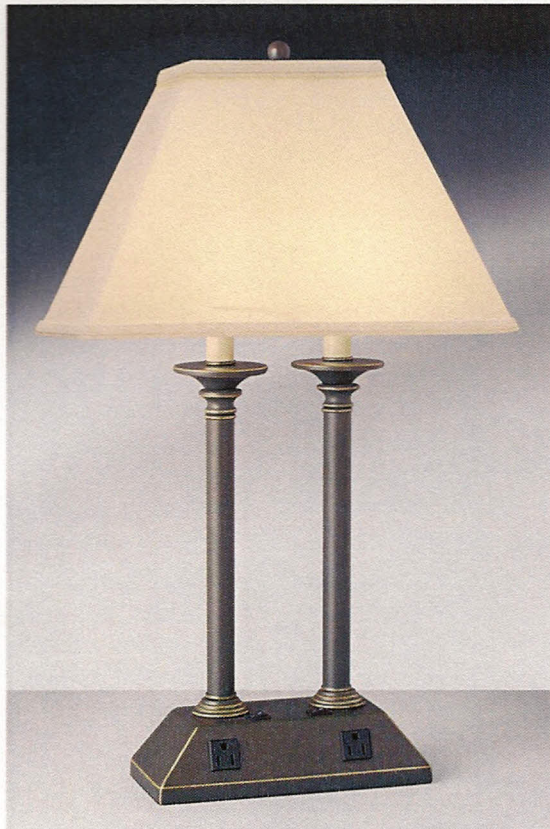

Clear acrylic casing on brushed steel post

PT1570DWH 57"
Brushed Steel
Includes on/off push through socket switch.

B570DWH 29"
Brushed Steel
Includes on/off push-button base switch.

DP570DRWH 27"
Brushed Steel
Includes 3-way push-button base switch, (L, R, Both, None), twin sockets, electrical outlet and high speed compatible phone jack.

BAYMONT[®] Madison Bronze
INN & SUITES

W2Z195LH 28"
Madison Bronze
Includes Twin-light with two rocker
base switches and two electrical outlets

MLZ192LH 32"
Madison Bronze
Includes two rocker base switches,
and two electrical outlets.

WBZ199LH
Madison Bronze
28"
Includes on/off rocker
base switch with
electrical outlet

PTZ1199LH 60"
Madison Bronze
Includes on/off push through
socket switch.

BAYMONT[®] Madison Bronze
INN & SUITES

DPZ199RLH 26"
Madison Bronze
Includes two rocker base switches, twin sockets, electrical outlet and high speed compatible phone jack.

W2Z199RLH
Madison Bronze
26"
Includes two rocker base switches, twin sockets and two electrical outlets.

Z8192LH-WC Madison Bronze 4 1/2" x 24"
Includes two on/off push button base switches on backplate