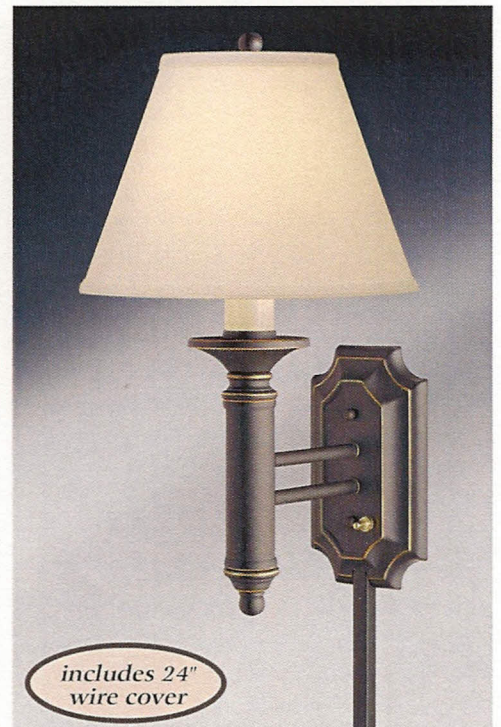

Clear acrylic casing on brushed steel post

PT1570DWH 57"
Brushed Steel
Includes on/off push through socket switch.

B570DWH 29"
Brushed Steel
Includes on/off push-button base switch.

DP570DRWH 27"
Brushed Steel
Includes 3-way push-button base switch, (L, R, Both, None), twin sockets, electrical outlet and high speed compatible phone jack.

DP570DRWH 27"
Brushed Steel
Includes 3-way push-button base switch, (L, R, Both, None), twin sockets, electrical outlet and high speed compatible phone jack.

Also available: **WDP570DRWH**
Includes twin sockets and 3-way push-button base switch, (L, R, Both, None), and three electrical outlets.

WBZ199LH
Madison Bronze
28"
Includes on/off rocker
base switch with
electrical outlet

PTZ1199LH 60"
Madison Bronze
Includes on/off push through
socket switch.

BAYMONT[®] Madison Bronze
INN & SUITES

DPZ199RLH 26"
Madison Bronze
Includes two rocker base switches, twin sockets, electrical outlet and high speed compatible phone jack.

W2Z199RLH
Madison Bronze
26"
Includes two rocker base switches, twin sockets and two electrical outlets.

Z8192LH-WC Madison Bronze 4 1/2" x 24"
Includes two on/off push button base switches on backplate