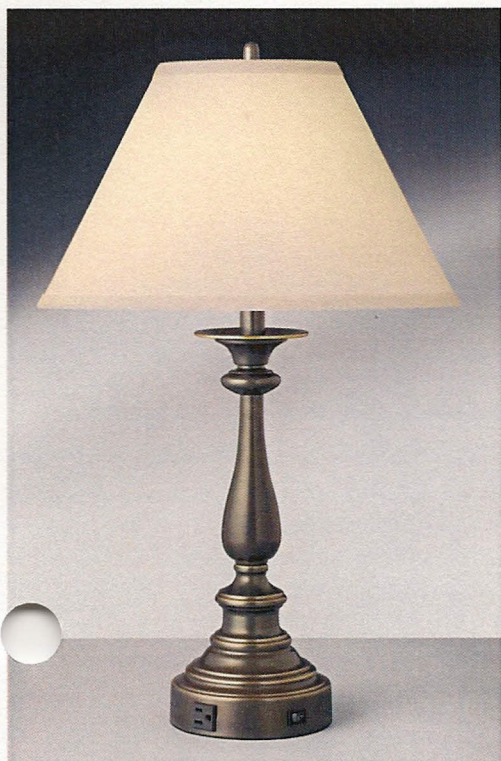

Clear acrylic casing on brushed steel post

PT1570DWH 57"
Brushed Steel
Includes on/off push through socket switch.

B570DWH 29"
Brushed Steel
Includes on/off push-button base switch.

DP570DRWH 27"
Brushed Steel
Includes 3-way push-button base switch, (L, R, Both, None), twin sockets, electrical outlet and high speed compatible phone jack.

DP570DRWH 27"
Brushed Steel
Includes 3-way push-button base switch, (L, R, Both, None), twin sockets, electrical outlet and high speed compatible phone jack.

Also available: **WDP570DRWH**
Includes twin sockets and 3-way push-button base switch, (L, R, Both, None), and three electrical outlets.

BAYMONT[®] Madison Bronze
INN & SUITES

W2Z195LH 28"
Madison Bronze
Includes Twin-light with two rocker
base switches and two electrical outlets

MLZ192LH 32"
Madison Bronze
Includes two rocker base switches,
and two electrical outlets.