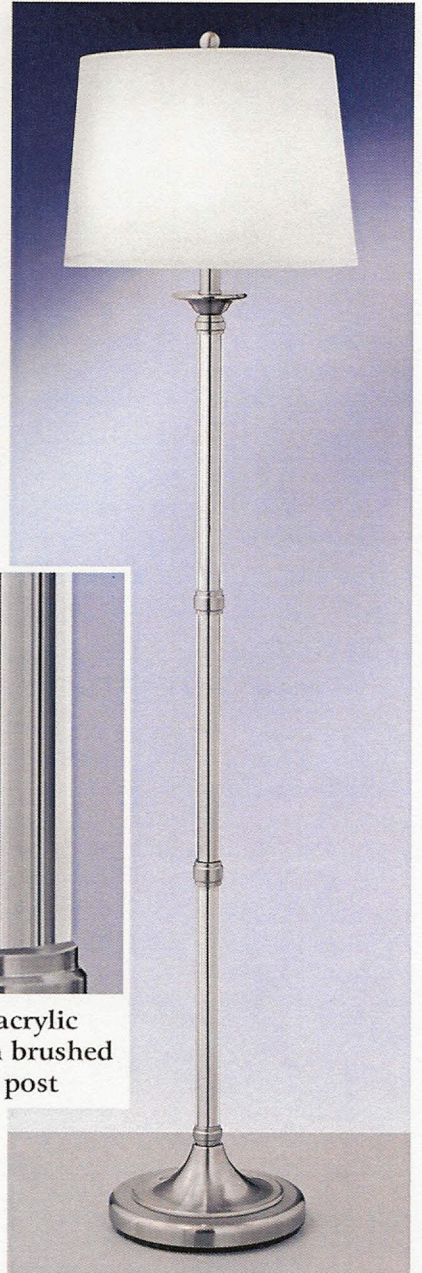

BAYMONT[®] Acrylic Optic
INN & SUITES

includes 24" wire cover

8571DWH-WC
4" x 6"
Brushed Steel
Includes on/off push-button switch on backplate.

8572DWH-WC 4 1/2" x 22 1/2"
Brushed Steel
Includes 3-way push-button switch on backplate. (L, R, Both, None).

Clear acrylic casing on brushed steel post

PT1570DWH 57"
Brushed Steel
Includes on/off push through socket switch.

B570DWH 29"
Brushed Steel
Includes on/off push-button base switch.

DP570DRWH 27"
Brushed Steel
Includes 3-way push-button base switch, (L, R, Both, None), twin sockets, electrical outlet and high speed compatible phone jack.

Also available: **WDP570DRWH**
Includes twin sockets and 3-way push-button base switch, (L, R, Both, None), and three electrical outlets.

Also available: **L2570DWH**
Includes twin sockets and 3-way push-button base switch. (L, R, Both, None).

Clear acrylic casing on brushed steel post

PT1570DWH 57"
Brushed Steel
Includes on/off push through socket switch.

B570DWH 29"
Brushed Steel
Includes on/off push-button base switch.

Also available: **L2570DWH**
Includes twin sockets and 3-way push-button base switch. (L, R, Both, None).