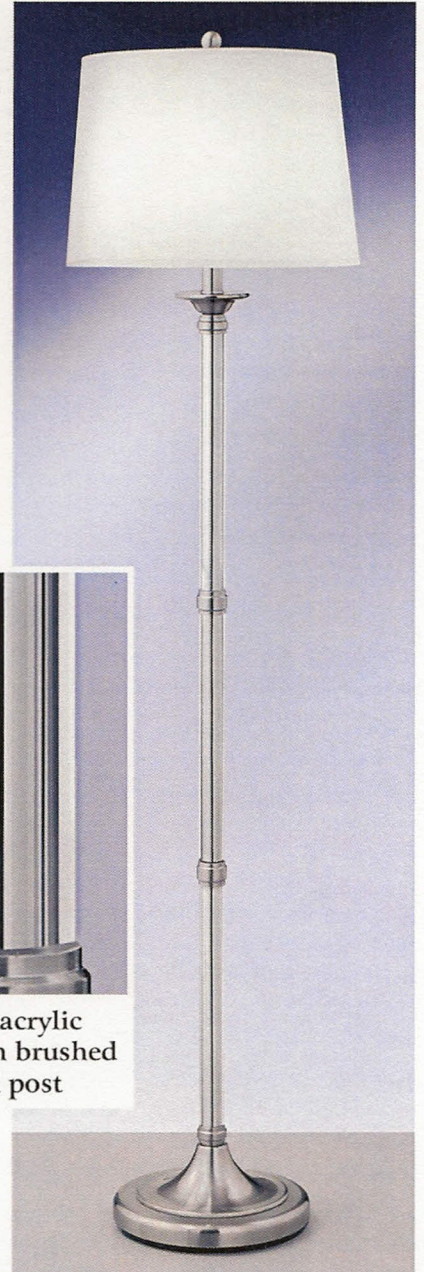

Clear acrylic casing on brushed steel post

PT1570DWH 57"
Brushed Steel
Includes on/off push through socket switch.

B570DWH 29"
Brushed Steel
Includes on/off push-button base switch.

DP570DRWH 27"
Brushed Steel
Includes 3-way push-button base switch, (L, R, Both, None), twin sockets, electrical outlet and high speed compatible phone jack.

Also available: **WDP570DRWH**
Includes twin sockets and 3-way push-button base switch, (L, R, Both, None), and three electrical outlets.

Also available: **L2570DWH**
Includes twin sockets and 3-way push-button base switch. (L, R, Both, None).

BAYMONT® Brushed Steel
INN & SUITES

includes 24" wire cover

8571DWH-WC
4" x 6"
Brushed Steel
Includes on/off push-button switch on backplate.

8572DWH-WC 4 1/2" x 22 1/2"
Brushed Steel
Includes 3-way push-button switch on backplate. (L, R, Both, None).

Clear acrylic casing on brushed steel post

PT1570DWH 57"
Brushed Steel
Includes on/off push through socket switch.

B570DWH 29"
Brushed Steel
Includes on/off push-button base switch.

Also available: **L2570DWH**
Includes twin sockets and 3-way push-button base switch. (L, R, Both, None).