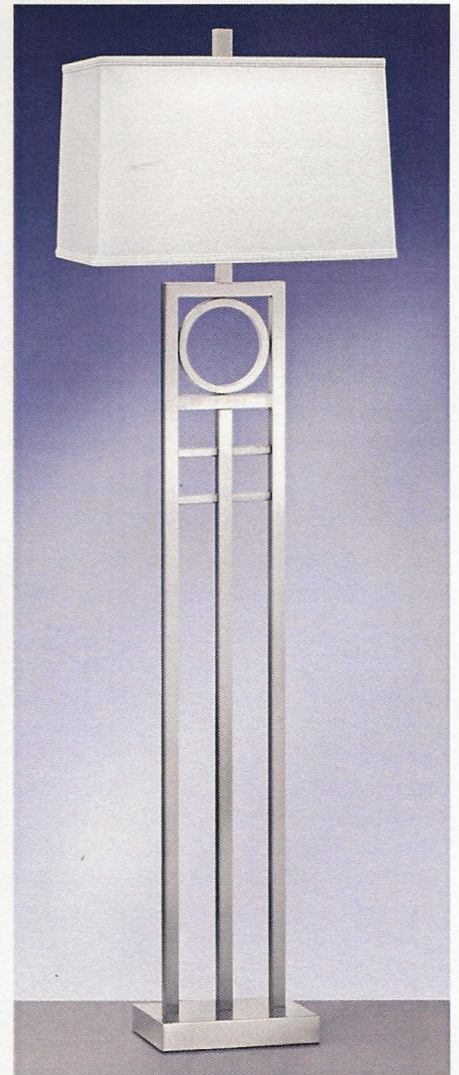

Proposed for
RAMADA

The Geometrics Group
in Brushed Steel

*includes 24"
wire cover*

N8222DSWH-WC Brushed Steel 7" x 22"
Includes two on/off rocker switches on backplate

N8221DSWH-WC
Brushed Steel 4" x 7"
Includes on/off rocker switch
on backplate

W222DRWH Brushed Steel 29"
Includes single light with on/off rocker base
switch and electrical outlet

Also available: **WL2222DRWH** 29"
Includes Twin-light with two on/off
rocker base switches and two electrical
outlets

DP222DRWH Brushed Steel 26"
Includes Twin-light with two on/off rocker
base switches, electrical outlet and high
speed compatible phone jack

Also available: **W2E222DRWH** 26"
Includes Twin-light with two on/off rocker
base switches and two electrical outlets

PT1222DRWH
Brushed Steel 60"
Includes on/off push-
through socket

Proposed for
RAMADA

DP561RWH 27"

Brushed Steel w/Black

Includes on/off rocker base switch,
twin sockets, electrical outlet
and high speed compatible phone jack.