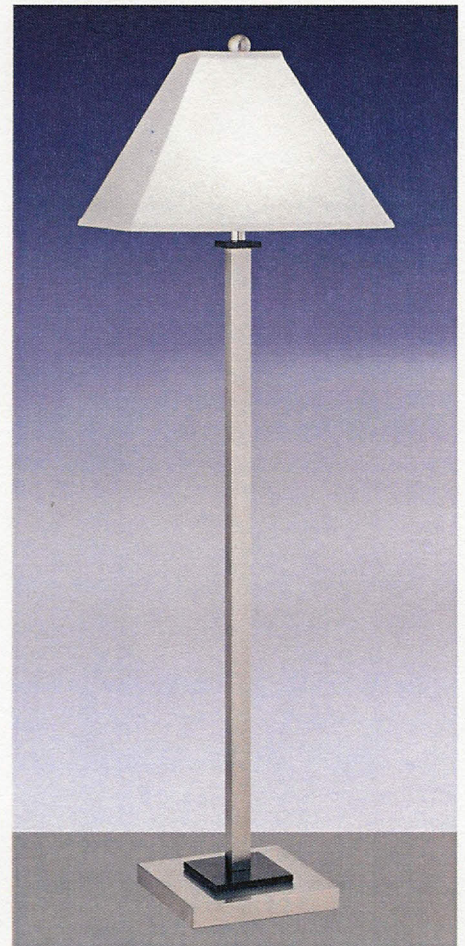

Proposed for
RAMADA

The Geometrics Group
in Brushed Steel

*includes 24"
wire cover*

N8222DSWH-WC Brushed Steel 7" x 22"
Includes two on/off rocker switches on backplate

N8221DSWH-WC
Brushed Steel 4" x 7"
Includes on/off rocker switch
on backplate

W222DRWH Brushed Steel 29"
Includes single light with on/off rocker base
switch and electrical outlet

Also available: **WL2222DRWH** 29"
Includes Twin-light with two on/off
rocker base switches and two electrical
outlets

Now available: W561SWH
Includes on/off rocker base switch
with electrical outlet

Now available: WL2561SWH
Includes Twin-light with two on/off
rocker base switches with electrical outlet

8561SWH-WC
4 1/2" x 6"

Brushed Steel w/Black

Includes on/off rocker
switch on backplate.

1561SWH 59"
Brushed Steel w/Black

Includes on/off push through
socket switch.

Proposed for
RAMADA®

B370DWH 29"
Polished Chrome
Includes on/off push-button base switch.