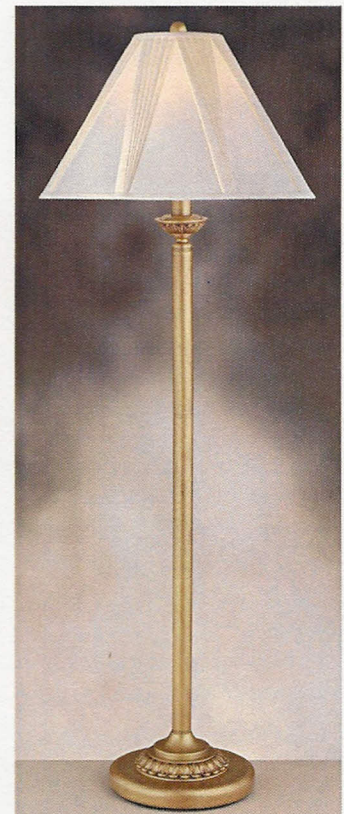

**892FD French Gold 27"**  
Includes 3-way push-button base switch (L, R, Both, None), twin sockets, electrical outlet and high speed compatible phone jack.

Also available: **893FD**  
Includes push-button base switch, single socket, no electrical outlet or phone jack

**8902FD-WC French Gold 4 1/2" x 22"**  
Includes 3-way push-button switch on backplate. (L, R, Both, None).

includes 24" wire cover

**8901FD-WC French Gold 4" x 6"**  
Includes on/off push-button switch on backplate.

*Durable & affordable French Gold lighting group.*

**891FD French Gold 29"**  
Includes on/off push-button base switch.

Also available: **895FD**  
Includes twin sockets and 3-way push-button base switch. (L, R, Both, None).

**DP891RFD French Gold 26"**  
Includes 3-way push-button base switch, (L, R, Both, None), twin sockets, electrical outlet and high speed compatible phone jack.

Also available: **WDP891RFD**  
Same as above, except no phone jack.