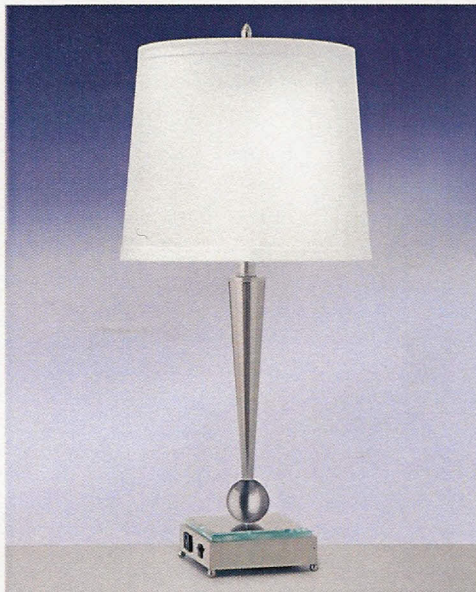

SWL2751DWH Brushed Steel 29"
Includes Twin-light with two on/off rocker base switches and two electrical outlets

Also available: **SWB751DWH** 29"
Includes single light with on/off rocker base switch and electrical outlet