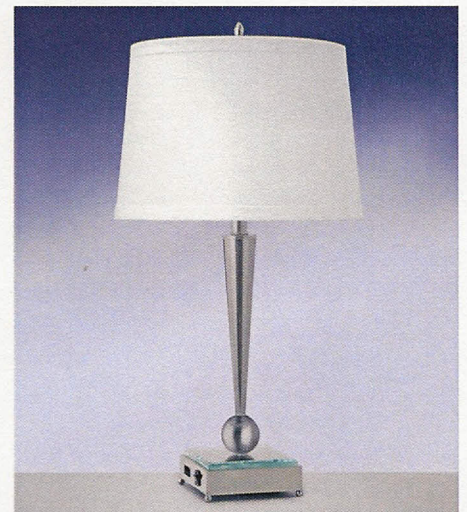

SDP751DWH Brushed Steel 26"
Includes Twin-light with two on/off rocker base switches, electrical outlet and high speed compatible phone jack

Also available: **W2S751DWH** 26"
Includes Twin-light with two on/off rocker base switches and two electrical outlets