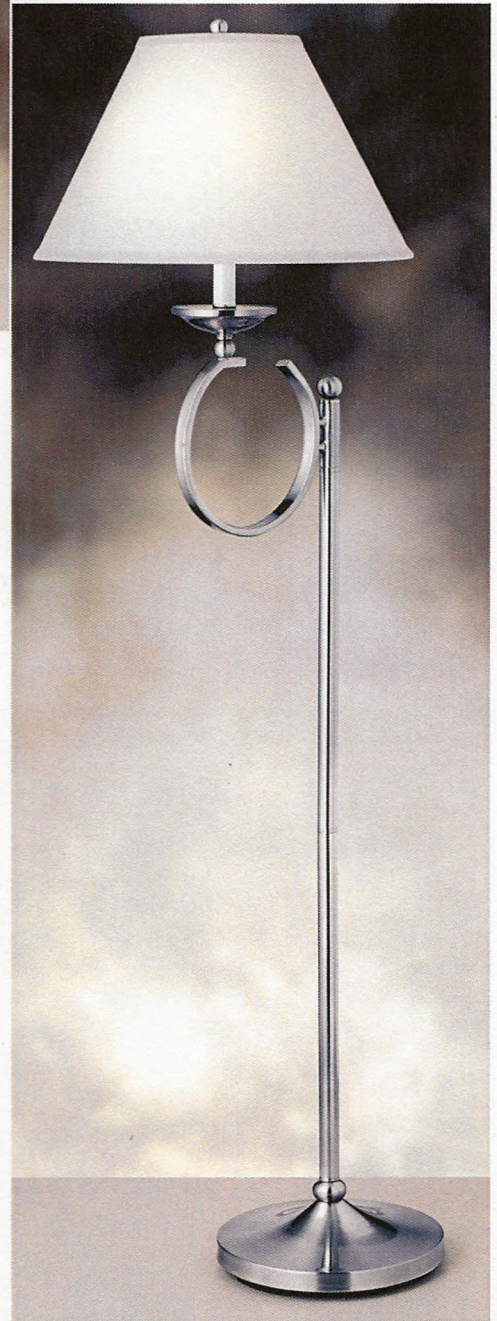

**8902FD-WC French Gold 4 1/2" x 22"**  
Includes 3-way push-button switch on backplate. (L, R, Both, None).

includes 24" wire cover

**8901FD-WC French Gold 4" x 6"**  
Includes on/off push-button switch on backplate.

Also available: WDP482RSB  
Same as above, except no phone jack.

**1482SB** 60"  
Satin Antique Brass  
Includes on/off push through socket switch.

includes 24"  
wire cover

**8592WH-WC**  
Brushed Steel 4 1/2" x 22"  
Includes 3-way push-button switch on backplate.  
(L, R, Both, None).

**8591WH-WC**  
Brushed Steel 4 1/2" x 6"  
Includes on/off push-button switch on backplate.

*The Contemporary Curve Group*

**B519WH** Brushed Steel 27"  
Includes on/off push-button base switch.

Also available: **L2519EWH**  
Includes twin sockets and 3-way push-button base switch.  
(L, R, Both, None).

**DP519EWH** Brushed Steel 27"  
w/Oval Shade  
Includes 3-way push-button base switch,  
(L, R, Both, None), twin sockets, electrical outlet and high speed compatible phone jack.

Also available: **WDP519EWH**  
Same as above, except no phone jack.