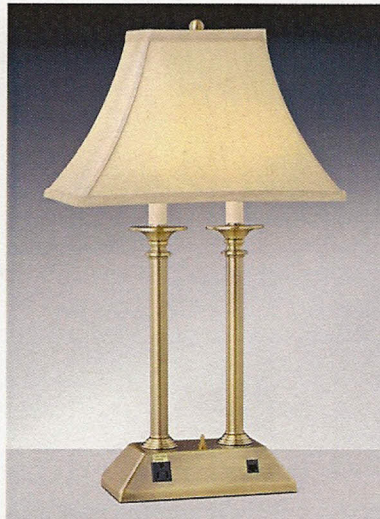

**8902FD-WC French Gold 4 1/2" x 22"**  
Includes 3-way push-button switch on backplate. (L, R, Both, None).

includes 24" wire cover

**8901FD-WC French Gold 4" x 6"**  
Includes on/off push-button switch on backplate.

**1901TFD French Gold 59"**  
Includes on/off push through socket switch.

Also available: **2901TFD**  
With 16" diameter glass tray. Includes on/off push through socket switch.

**Santa Fe**

**B482SB** 30"  
Satin Antique Brass  
Includes on/off push-button base switch.

**8481SB-WC** 4 1/2" x 8"  
Satin Antique Brass  
Includes on/off push-button switch on backplate.

includes 24" wire cover

**8482SB-WC** 4 1/2" x 24"  
Satin Antique Brass  
Includes 3-way push-button switch on backplate. (L, R, Both, None).

## *Sophisticated Satin Brass*

**ML282SB** 32"  
Satin Antique Brass  
Includes 3-way push-button base switch. (L, R, Both, None).

**DP482RSB** 26"  
Satin Antique Brass  
Includes 3-way push-button base switch, (L, R, Both, None), twin sockets, electrical outlet and high speed compatible phone jack.