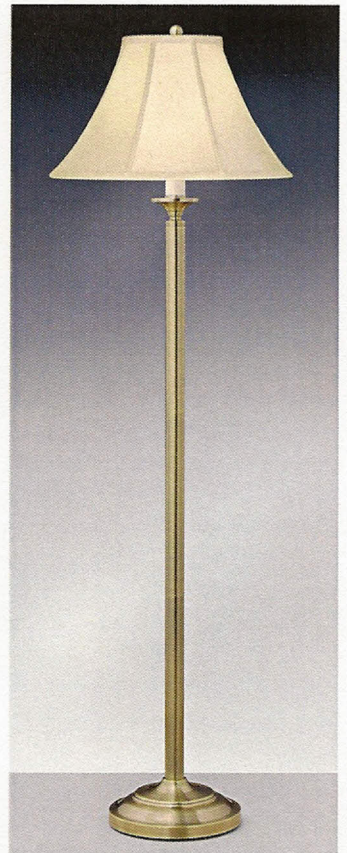

**8902FD-WC French Gold 4 1/2" x 22"**  
Includes 3-way push-button switch on backplate. (L, R, Both, None).

includes 24" wire cover

**8901FD-WC French Gold 4" x 6"**  
Includes on/off push-button switch on backplate.

# SATIN ANTIQUE BRASS

**B482SB** 30"  
Satin Antique Brass  
Includes push-button  
base switch.

Also available: L2482SB  
Includes push-button base  
switch and twin sockets.

**8481SB-WC** 4 1/2" x 8"  
Satin Antique Brass  
Includes push-button switch  
on backplate.

includes 24"  
wire cover

**8482SB-WC** 4 1/2" x 24"  
Satin Antique Brass  
Includes push-button switch on backplate.

**DP482RSB** 26"  
Satin Antique Brass  
Includes push-button base switch,  
twin sockets, electrical outlet and  
high speed compatible phone jack.  
Also available: WDP482RSB  
Same as above, except no phone  
jack.

**ML282SB** 32"  
Satin Antique Brass  
Includes push-button base switch,  
left, right, both or none.

**PT1482SB** 60"  
Satin Antique Brass  
Includes on/off push  
through switch.