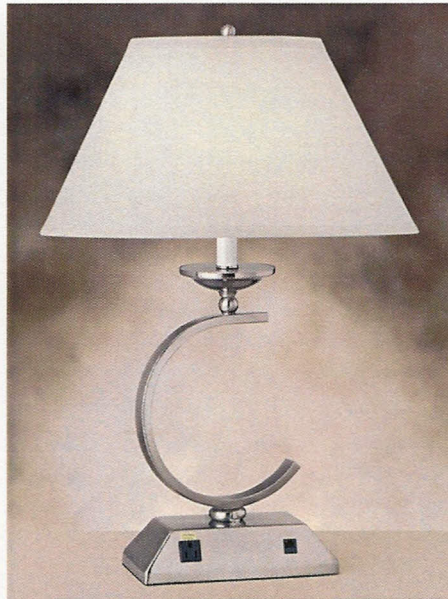

## *Sophisticated Satin Brass*

**ML282SB** 32"  
Satin Antique Brass  
Includes 3-way push-button base switch. (L, R, Both, None).

**DP482RSB** 26"  
Satin Antique Brass  
Includes 3-way push-button base switch, (L, R, Both, None), twin sockets, electrical outlet and high speed compatible phone jack.

Also available: WDP482RSB  
Same as above, except no phone jack.

**1482SB** 60"  
Satin Antique Brass  
Includes on/off push through socket switch.

includes 24"  
wire cover

**8592WH-WC**  
Brushed Steel 4 1/2" x 22"  
Includes 3-way push-button switch on backplate.  
(L, R, Both, None).

**8591WH-WC**  
Brushed Steel 4 1/2" x 6"  
Includes on/off push-button switch on backplate.

*The Contemporary Curve Group*

**B519WH** Brushed Steel 27"  
Includes on/off push-button base switch.

Also available: **L2519EWH**  
Includes twin sockets and 3-way push-button base switch.  
(L, R, Both, None).

**DP519EWH** Brushed Steel 27"  
w/Oval Shade  
Includes 3-way push-button base switch,  
(L, R, Both, None), twin sockets, electrical outlet and high speed compatible phone jack.

Also available: **WDP519EWH**  
Same as above, except no phone jack.