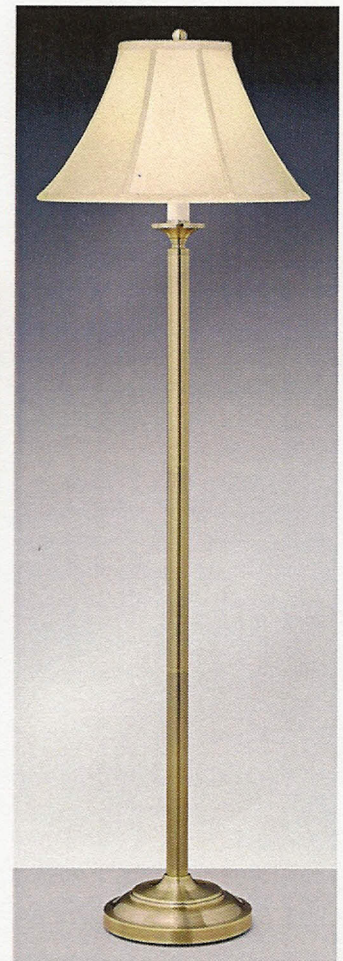

**8902FD-WC French Gold 4 1/2" x 22"**  
Includes 3-way push-button switch on backplate. (L, R, Both, None).

includes 24" wire cover

**8901FD-WC French Gold 4" x 6"**  
Includes on/off push-button switch on backplate.

**8481SB-WC** 4 1/2" x 8"  
Satin Antique Brass  
Includes on/off push-button switch on backplate.

includes 24" wire cover

**8482SB-WC** 4 1/2" x 24"  
Satin Antique Brass  
Includes 3-way push-button switch on backplate. (L, R, Both, None).

## *Sophisticated Satin Brass*

**ML282SB** 32"  
Satin Antique Brass  
Includes 3-way push-button base switch. (L, R, Both, None).

**DP482RSB** 26"  
Satin Antique Brass  
Includes 3-way push-button base switch, (L, R, Both, None), twin sockets, electrical outlet and high speed compatible phone jack.

Also available: WDP482RSB  
Same as above, except no phone jack.

**1482SB** 60"  
Satin Antique Brass  
Includes on/off push through socket switch.

includes 24"  
wire cover

**8592WH-WC**  
Brushed Steel 4 1/2" x 22"  
Includes 3-way push-button switch on backplate.  
(L, R, Both, None).