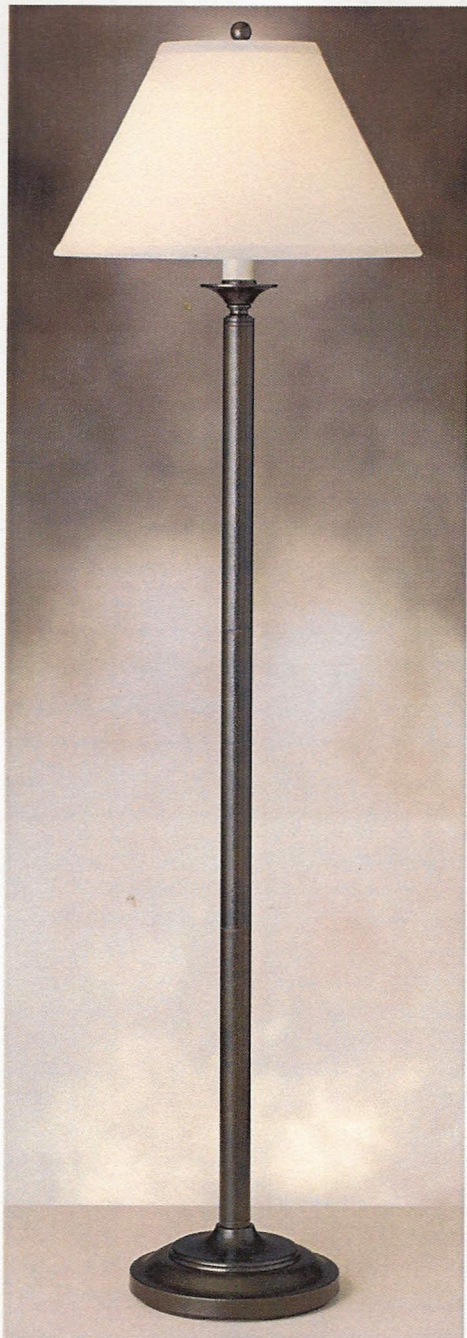

1452LH
Hammertone Bronze 60"
Includes on/off push through socket switch.