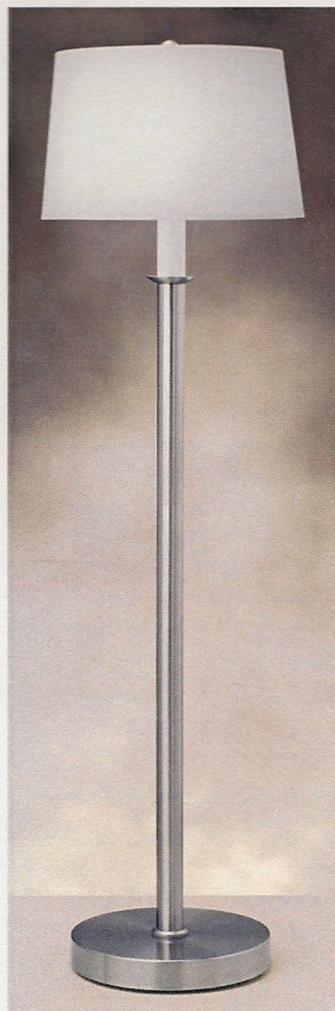

**1705DWH
Brushed Steel 58"**
Includes on/off push through
socket switch.