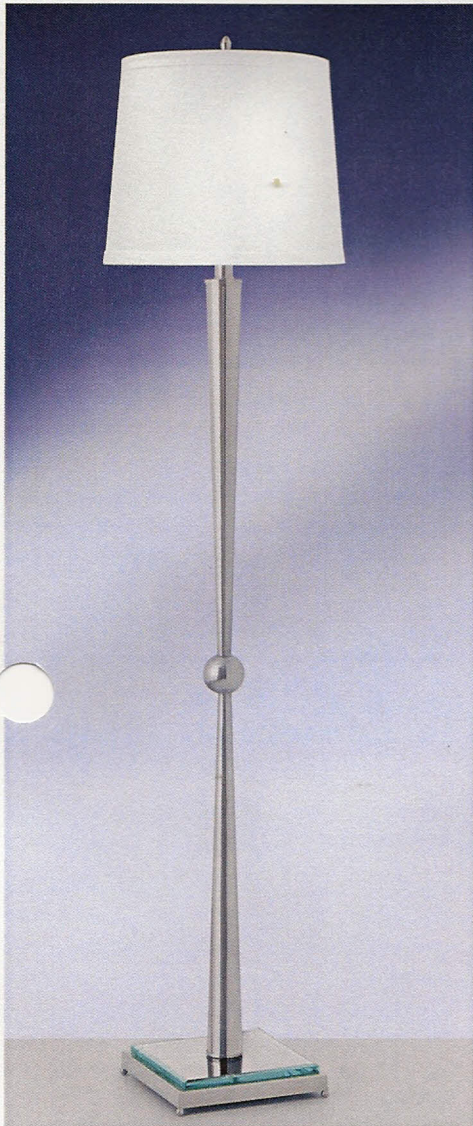

PTS1751DWH Brushed Steel 60"
Includes on/off push-through socket