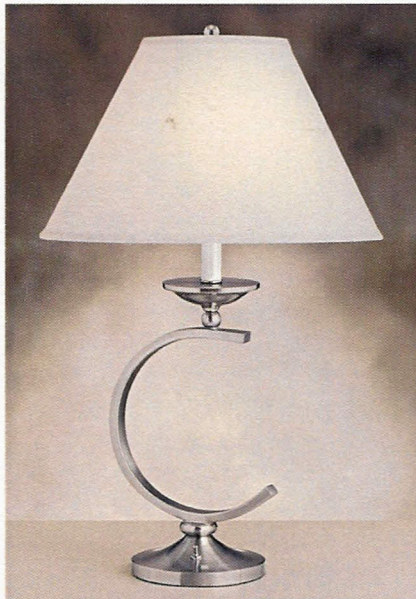

## *Sophisticated Satin Brass*

**ML282SB** 32"  
Satin Antique Brass  
Includes 3-way push-button base switch. (L, R, Both, None).

**DP482RSB** 26"  
Satin Antique Brass  
Includes 3-way push-button base switch, (L, R, Both, None), twin sockets, electrical outlet and high speed compatible phone jack.

Also available: WDP482RSB  
Same as above, except no phone jack.

**1482SB** 60"  
Satin Antique Brass  
Includes on/off push through socket switch.

includes 24"  
wire cover

**8592WH-WC**  
Brushed Steel 4 1/2" x 22"  
Includes 3-way push-button switch on backplate.  
(L, R, Both, None).

**8591WH-WC**  
Brushed Steel 4 1/2" x 6"  
Includes on/off push-button switch on backplate.

*The Contemporary Curve Group*

**B519WH** Brushed Steel 27"  
Includes on/off push-button base switch.

Also available: **L2519EWH**  
Includes twin sockets and 3-way push-button base switch.  
(L, R, Both, None).

**DP519EWH** Brushed Steel 27"  
w/Oval Shade  
Includes 3-way push-button base switch,  
(L, R, Both, None), twin sockets, electrical outlet and high speed compatible phone jack.

Also available: **WDP519EWH**  
Same as above, except no phone jack.