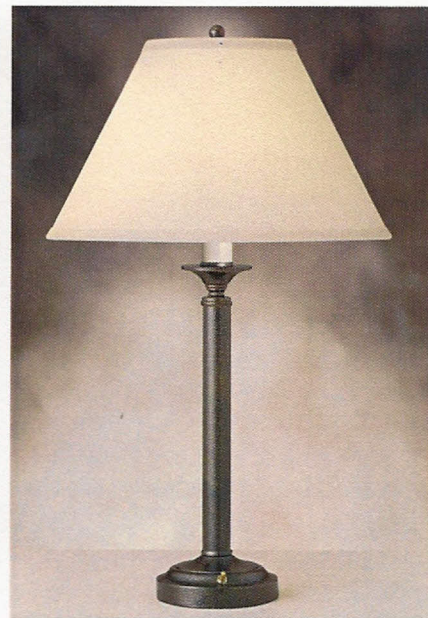

B452LH
Hammertone Bronze 30"
Includes on/off push-button base switch.

Also available: L2452LH
Includes twin sockets and 3-way push-button base switch. (L, R, Both, None).