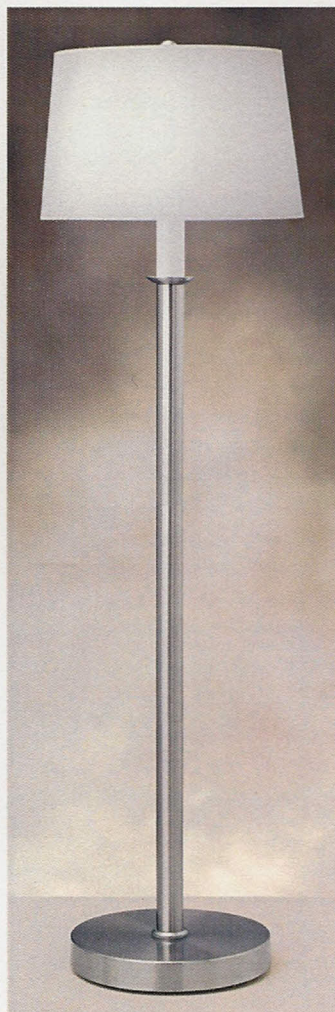

1705DWH
Brushed Steel 58"

Includes on/off push through socket switch.