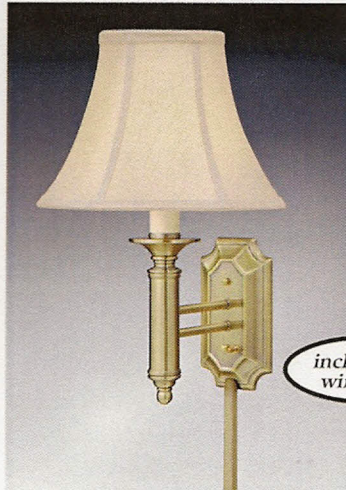

**8902FD-WC French Gold 4 1/2" x 22"**  
Includes 3-way push-button switch on backplate. (L, R, Both, None).

includes 24" wire cover

**8901FD-WC French Gold 4" x 6"**  
Includes on/off push-button switch on backplate.

**DP891RFD French Gold 26"**  
Includes 3-way push-button base switch, (L, R, Both, None), twin sockets, electrical outlet and high speed compatible phone jack.

Also available: **WDP891RFD**  
Same as above, except no phone jack.

**1901TFD French Gold 59"**  
Includes on/off push through socket switch.

Also available: **2901TFD**  
With 16" diameter glass tray. Includes on/off push through socket switch.

**Santa Fe**

**B482SB** 30"  
Satin Antique Brass  
Includes on/off push-button base switch.

**8481SB-WC** 4 1/2" x 8"  
Satin Antique Brass  
Includes on/off push-button switch on backplate.

includes 24" wire cover

**8482SB-WC** 4 1/2" x 24"  
Satin Antique Brass  
Includes 3-way push-button switch on backplate. (L, R, Both, None).